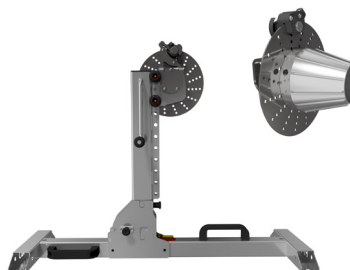

EASY
TO USE

PLACE YOUR
ORDER NOW

info@fiberpowertech.dk

KEY FEATURES

- **Weight (L + R) :** 13 kg
- **Dimensions (L + R) :**
W: 310 L: 860 H: 180 mm
- **Drum size OD** Ø 600-1250 mm
- **Bore size OD** Ø 68-110 mm
- **Drum width :** 200-900 mm
- **Material :** Galvanised Steel, Aluminium & Stainless Steel
- SKF ball bearings
- **Max. Load :** 1000kg
- **Foldable :** Yes
- **Art. Nr.** 79-021120-0099 Basic Set

FPT PRO Drumrack, complete basic set

79-021120-0099

Included:
 1x Frame (Left + Right)
 2x Cones (Left + Right)
 1x Axle 1100mm
 1x Axle-end W.Bearings (Left + Right)

Axles

79-161120-3013 = L. 700mm Axle
 79-161120-3005 = L. 1100mm Axle (Std.)
 79-161120-3014 = L. 1200mm Axle

Axle-ends, Left + Right

79-161120-0008

Complete set with ball bearings

Cone Set

79-161120-0009

Crossbar w. push-pins

79-161120-0011

FPT PRO Brake Set

79-161120-0010

Complete brake set with hydraulic 4-Piston brake caliber, brake handle, mount and tripod.

Cable length 5 meters.